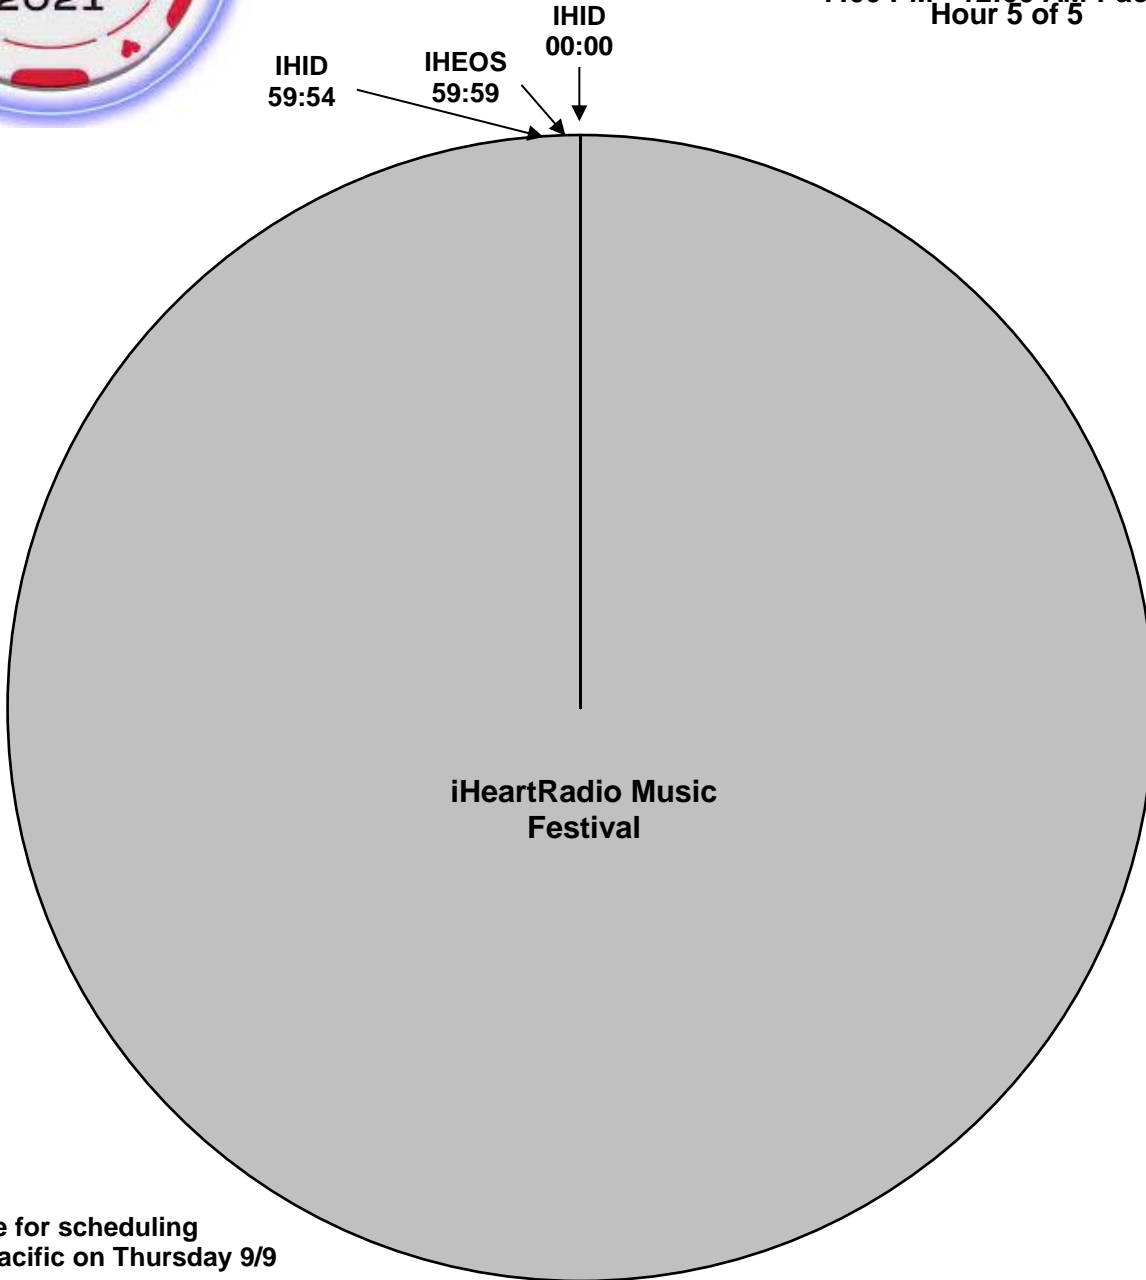

iHeartRadio Music Festival 2021

XDS Program: iHRMF - 2021
PID 1067, PGM 110

Effective Date: Friday, September 17th, 2021

Saturday, September 18th, 2021

Premiere XDS PRO4-P Satellite

10:00 PM - 3:00 AM Eastern

9:00 PM - 2:00 AM Central

8:00PM - 1:00 AM Mountain

7:00 PM - 12:00 AM Pacific

Hour 5 of 5

iHeartRadio Music Festival

PID available for scheduling after noon pacific on Thursday 9/9

Testing Thursday 9/9 through Wednesday 9/15 with audio and cues and Thursday 9/16 with audio only during posted show hours

IHREJOIN - Rejoins Program

IHID - (:05) dry Legal ID

IHLINER - (:05) dry Local Liner

IHEOS – End of Show

Legal ID Cue will be triggered as close to the top of hour as practical. First Hour has no ID at start of show.

Up to 4 Floating Liners Per Hour

It is HIGHLY RECOMMENDED that you schedule a board operator for the evening and run a local delay.